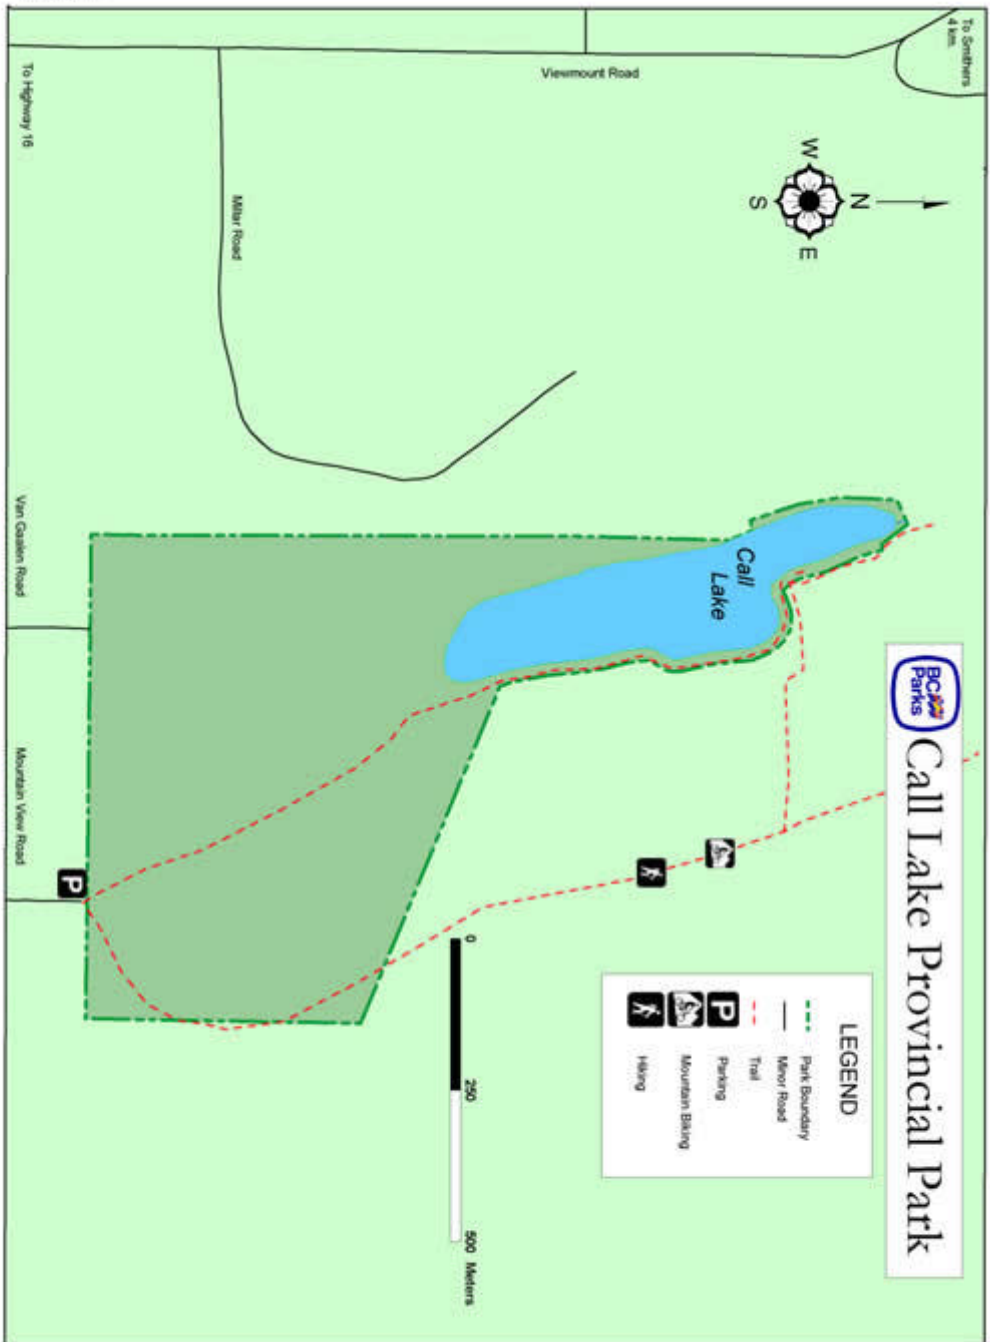

Figure 1

Call Lake Provincial Park Locator Map

Legend

- Highways
- Rivers/Lakes
- Coastline
- Call Lake Provincial Park
- Skeena Parks District

0 100 200 300 Kilometers

Scale 1:6,000,000

Figure 2

3